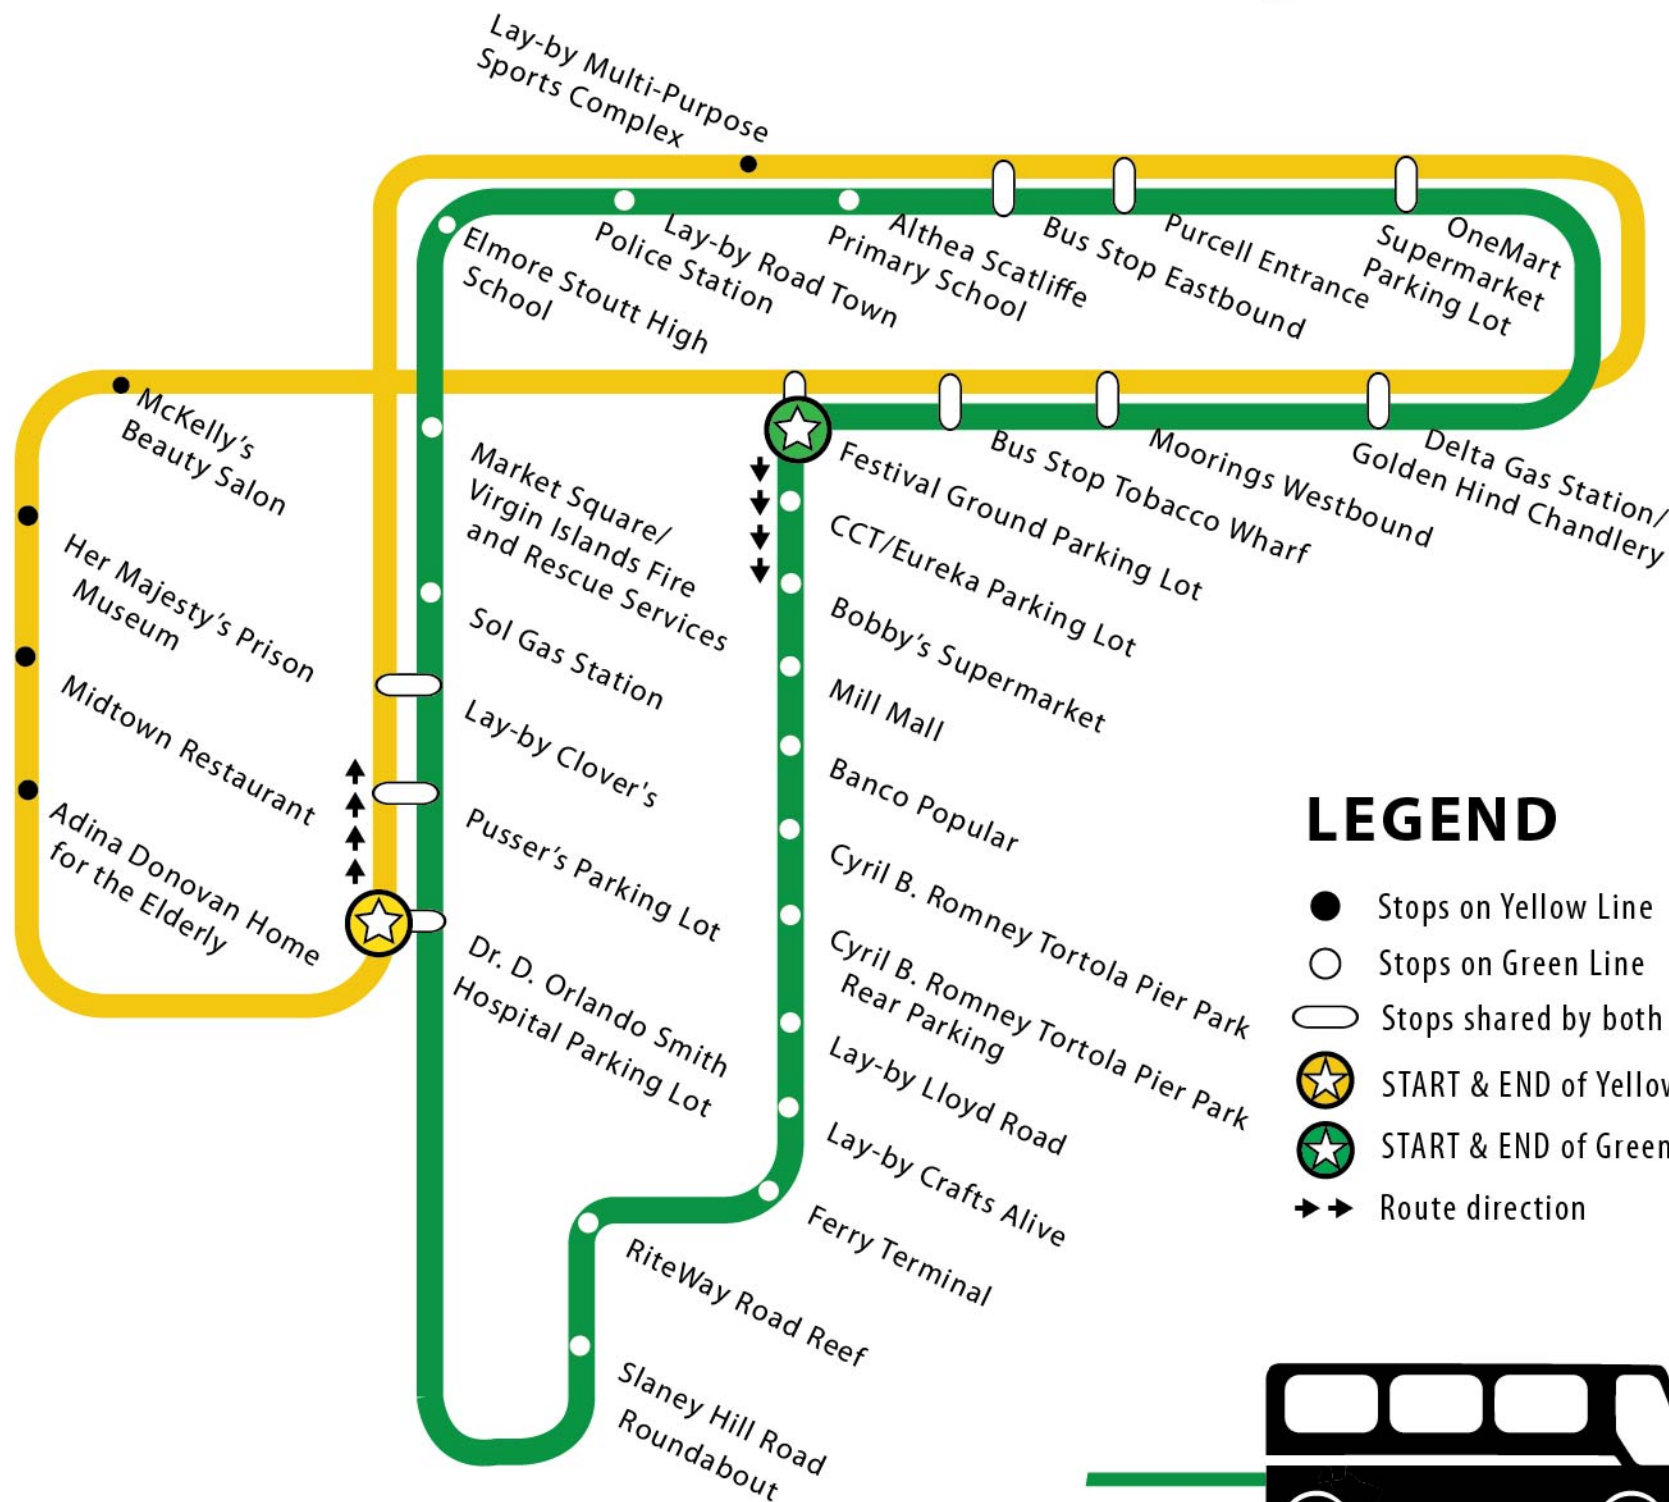

Two Convenient Routes
MON. - FRI. | 6:00 a.m. - 6:00 p.m.
Departs Starting Points
Every 15 mins

Y YELLOW LINE

1. Dr. D. Orlando Smith Hospital Parking Lot
2. Pusser's Parking Lot
3. Lay-by Clover's
4. Lay-by Multi-Purpose Sports Complex
5. Bus Stop Eastbound
6. Purcell Entrance
7. OneMart Supermarket Parking Lot
8. Delta Gas Station/Golden Hind Chandlery
9. Moorings Westbound
10. Bus Stop Tobacco Wharf
11. Festival Ground Parking Lot
12. McKelly's Beauty Salon
13. Her Majesty's Prison Museum
14. Midtown Restaurant
15. Adina Donovan Home for the Elderly
16. Dr. D. Orlando Smith Hospital Parking Lot

G GREEN LINE

1. Festival Ground Parking Lot
2. CCT/Eureka Parking Lot
3. Bobby's Supermarket
4. Mill Mall
5. Banco Popular
6. Cyril B. Romney Tortola Pier Park
7. Cyril B. Romney Tortola Pier Park rear parking
8. Lay-by Lloyd Road
9. Lay-by Crafts Alive
10. Ferry Terminal
11. RiteWay Road Reef
12. Slaney Hill Road Roundabout
13. Dr. D. Orlando Smith Hospital Parking Lot
14. Pusser's Parking Lot
15. Lay-by Clovers
16. Sol Gas Station
17. Market Square/Virgin Islands Fire and Rescue Services
18. Elmore Stoutt High School
19. Lay-by Road Town Police Station
20. Althea Scatliffe Primary School
21. Bus Stop Eastbound
22. Purcell Junction Entrance
23. OneMart Supermarket Parking Lot
24. Delta Gas Station/Golden Hind Chandlery
25. Moorings Westbound
26. Bus Stop Tobacco Wharf
27. Festival Ground Parking Lot

LEGEND

- Stops on Yellow Line
- Stops on Green Line
- Stops shared by both
- ★ START & END of Yellow Line
- ★ START & END of Green Line
- ➔➔ Route direction

LOOK FOR A SHUTTLE WITH OUR LOGO AND ONE OF THESE! **Y** **G**

DON'T LOSE YOUR PARKING SPOT IN TOWN JUST PARK AND RIDE!