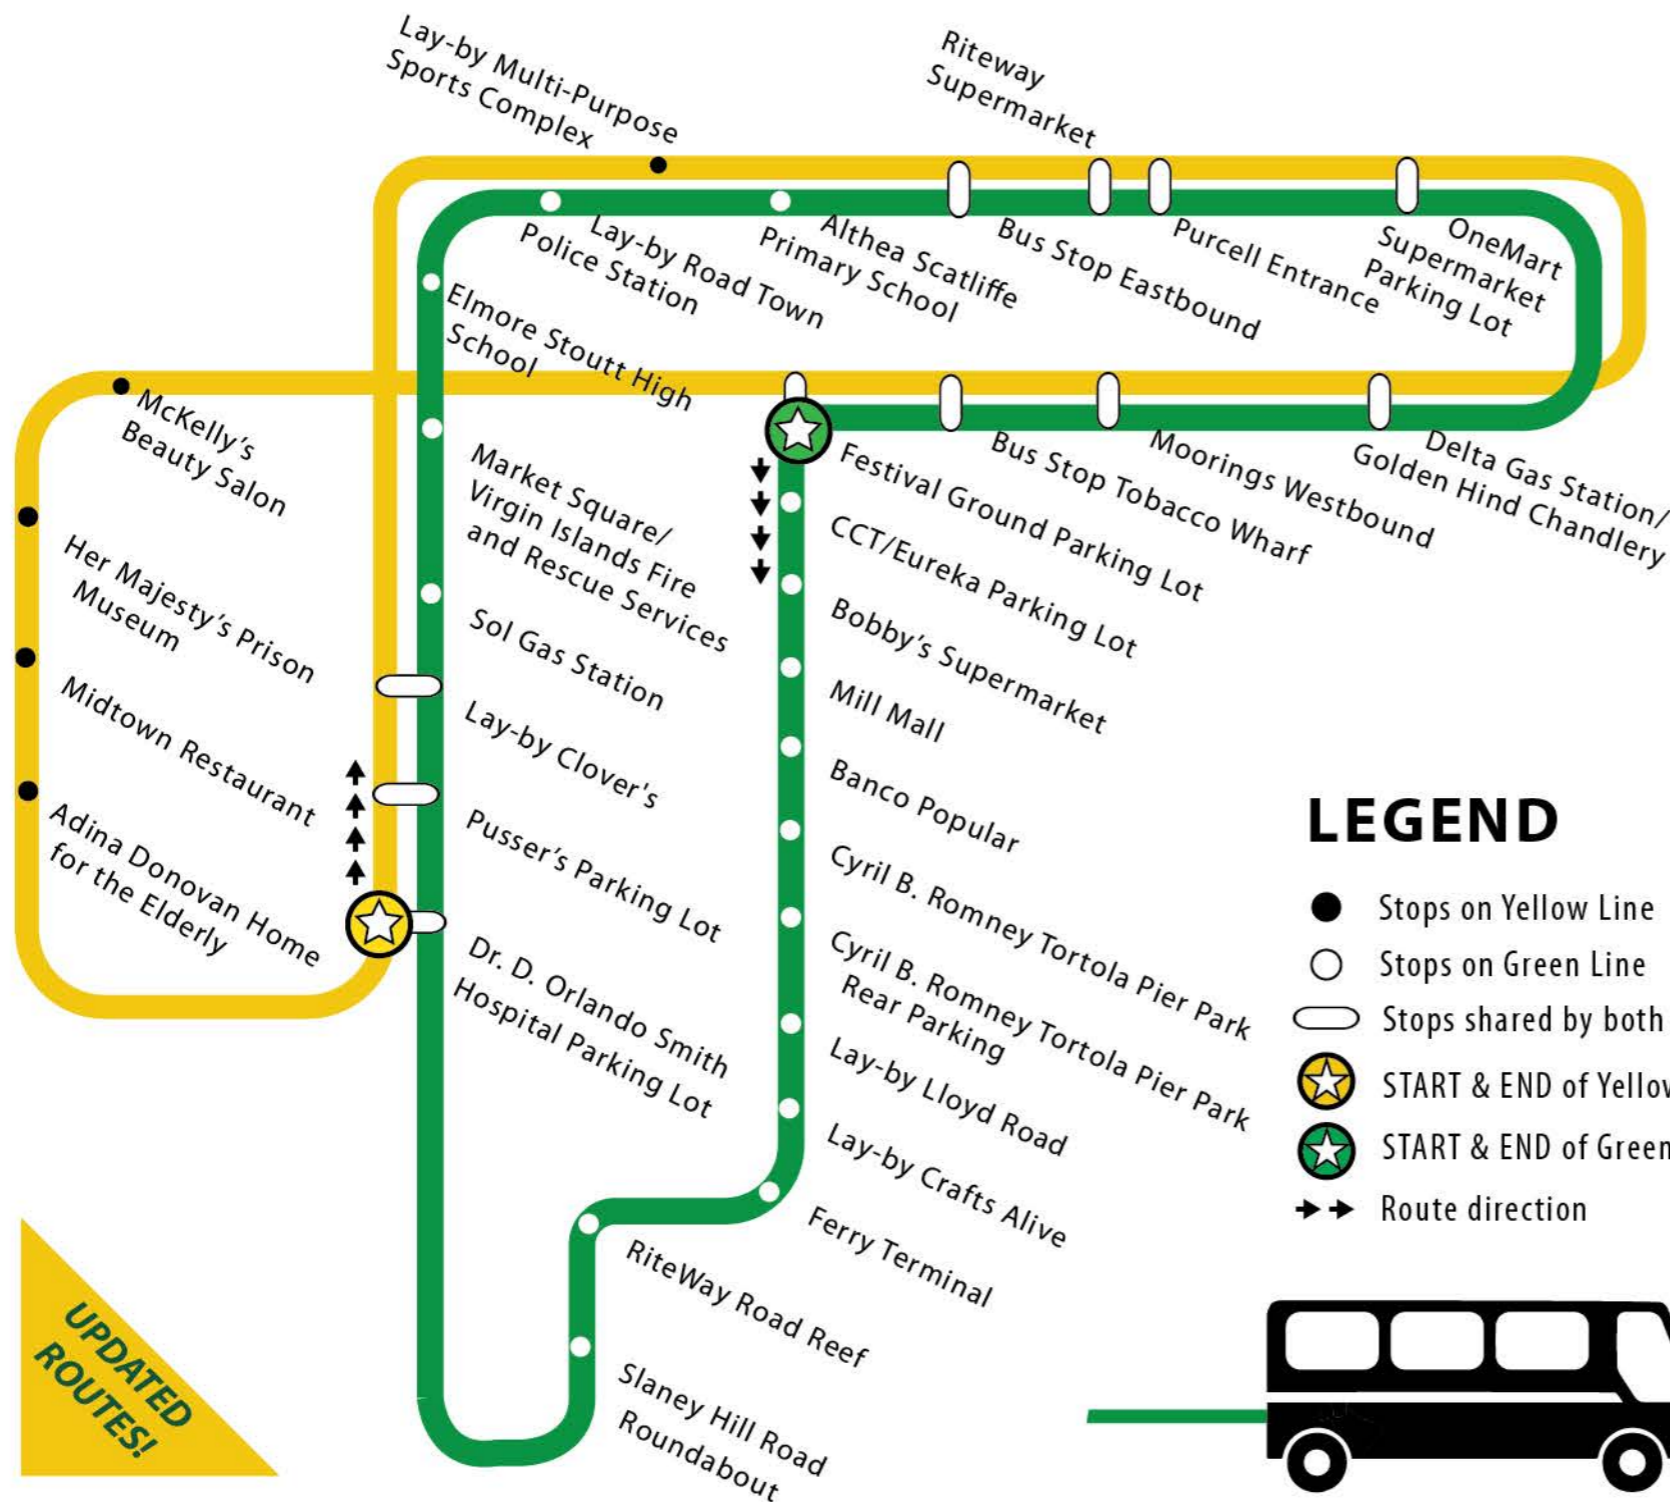

Two Convenient Routes
MON. - FRI. | 6:00 a.m. - 6:00 p.m.
Departs Starting Points
Every 15 mins

Y YELLOW LINE

1. Dr. D. Orlando Smith Hospital Parking Lot
2. Pusser's Parking Lot
3. Lay-by Clover's
4. Lay-by Multi-Purpose Sports Complex
5. Bus Stop Eastbound
6. Riteway Supermarket
7. Purcell Entrance
8. OneMart Supermarket Parking Lot
9. Delta Gas Station/Golden Hind Chandlery
10. Moorings Westbound
11. Bus Stop Tobacco Wharf
12. Festival Ground Parking Lot
13. McKelly's Beauty Salon
14. Her Majesty's Prison Museum
15. Midtown Restaurant
16. Adina Donovan Home for the Elderly
17. Dr. D. Orlando Smith Hospital Parking Lot

G GREEN LINE

1. Festival Ground Parking Lot
2. CCT/Eureka Parking Lot
3. Bobby's Supermarket
4. Mill Mall
5. Banco Popular
6. Cyril B. Romney Tortola Pier Park
7. Cyril B. Romney Tortola Pier Park rear parking
8. Lay-by Lloyd Road
9. Lay-by Crafts Alive
10. Ferry Terminal
11. RiteWay Road Reef
12. Slaney Hill Road Roundabout
13. Dr. D. Orlando Smith Hospital Parking Lot
14. Pusser's Parking Lot
15. Lay-by Clovers
16. Sol Gas Station
17. Market Square/Virgin Islands Fire and Rescue Services
18. Elmore Stoutt High School
19. Lay-by Road Town Police Station
20. Althea Scatliffe Primary School
21. Bus Stop Eastbound
22. Riteway Supermarket
23. Purcell Entrance
24. OneMart Supermarket Parking Lot
25. Delta Gas Station/Golden Hind Chandlery
26. Moorings Westbound
27. Bus Stop Tobacco Wharf
28. Festival Ground Parking Lot

LEGEND

- Stops on Yellow Line
- Stops on Green Line
- Stops shared by both
- ★ START & END of Yellow Line
- ★ START & END of Green Line
- ➔➔ Route direction

LOOK FOR A SHUTTLE WITH OUR LOGO AND ONE OF THESE! **Y G**

DON'T LOSE YOUR PARKING SPOT IN TOWN JUST PARK AND RIDE!

UPDATED ROUTES!